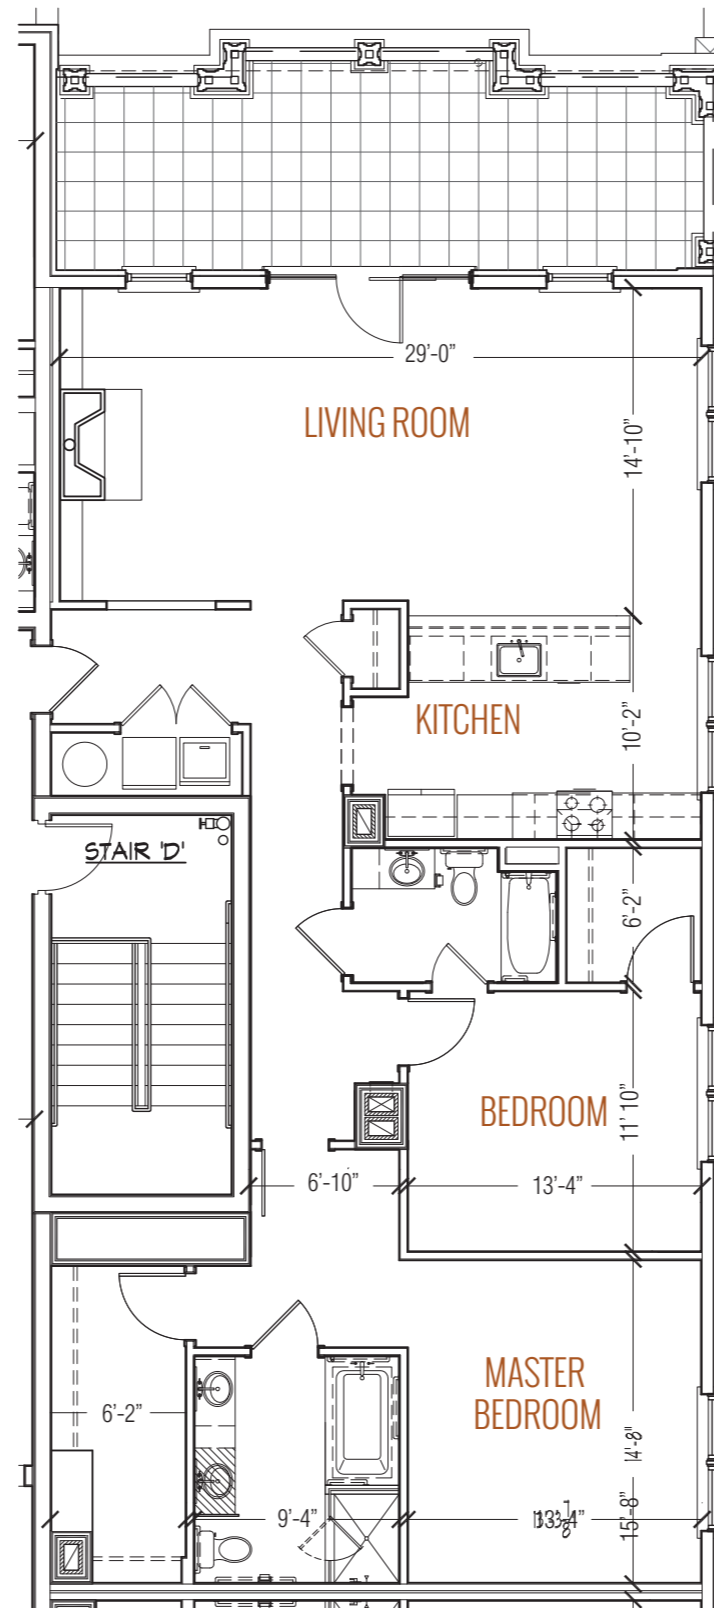

2 BEDROOMS
2 BATHS

TOTAL
1,618 SF
256 SF TERRACE

KEYPLAN

NOTES:
