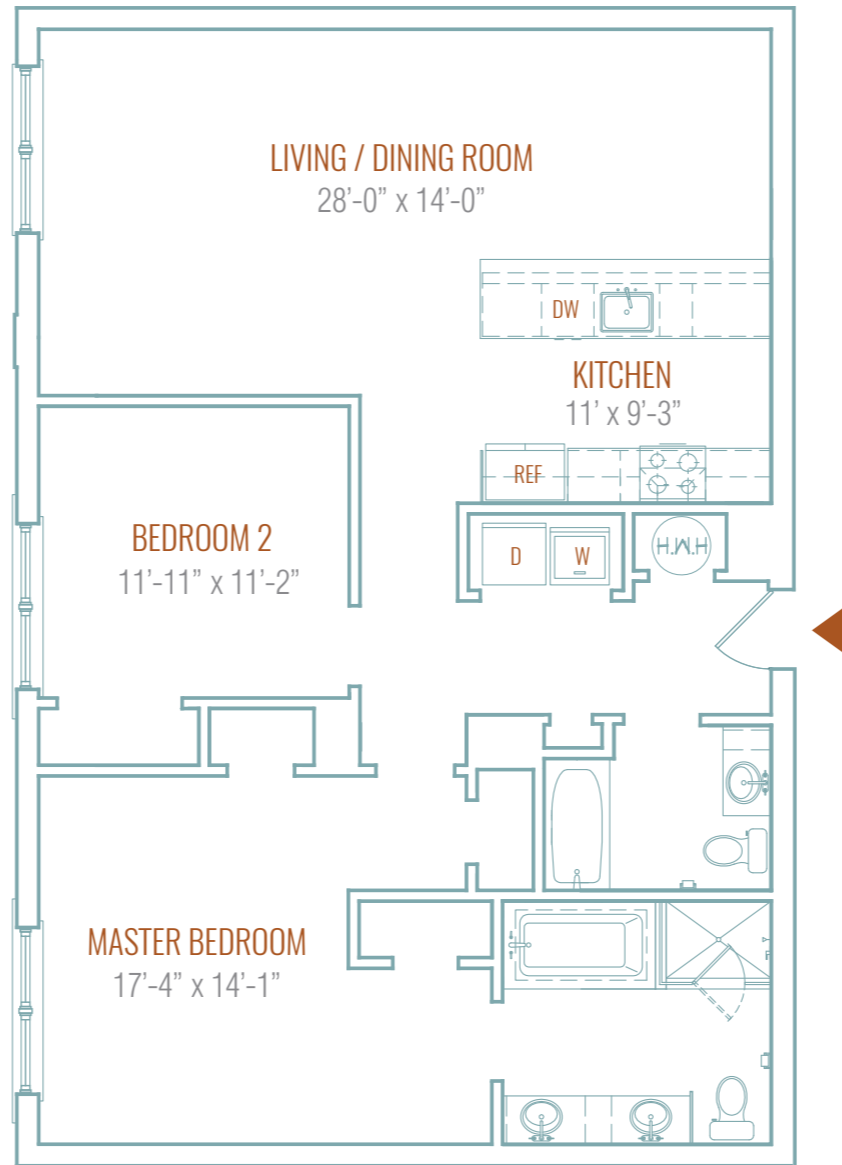

2 BEDROOMS
2 BATHS

TOTAL
1,246 SF

KEYPLAN

SCALE

NOTES:
