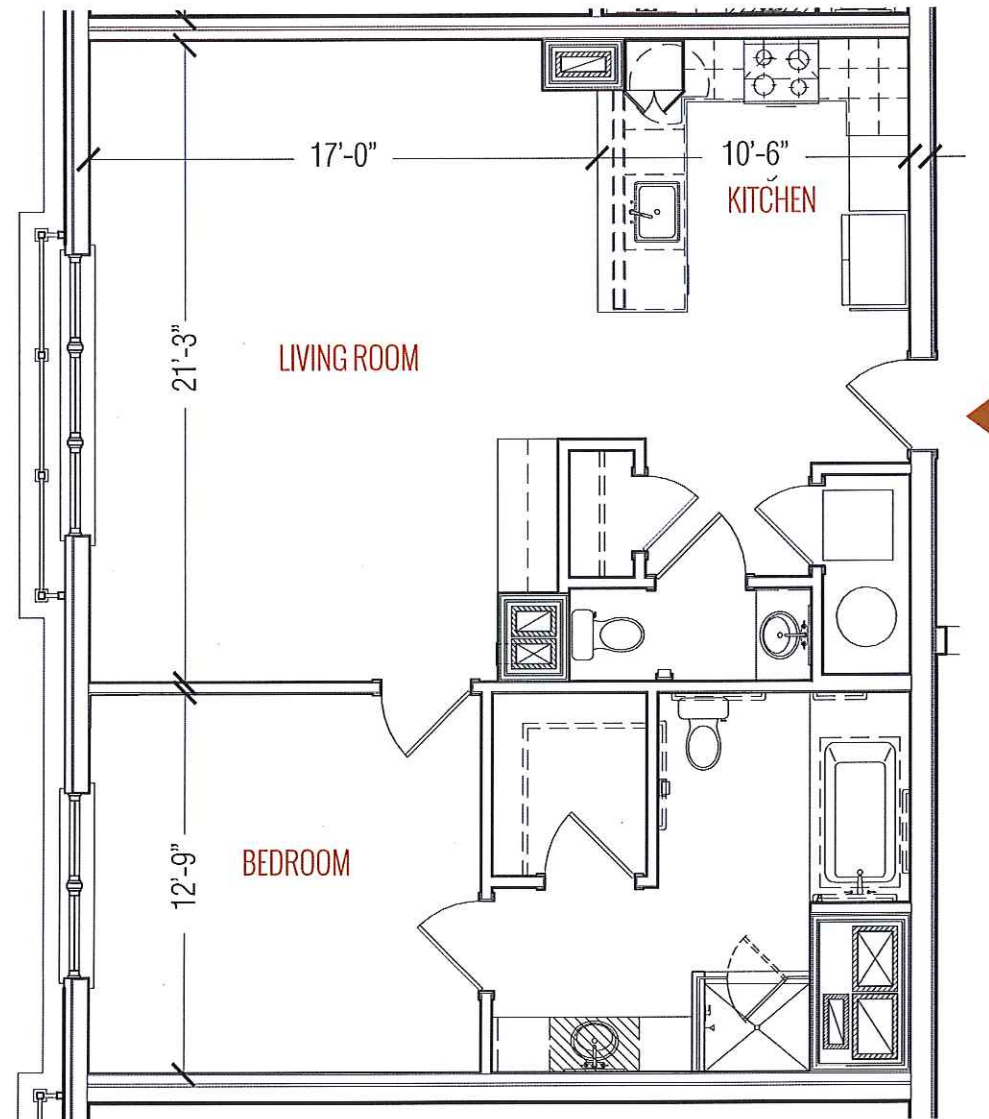

**1 BEDROOM**  
**1 BATH & POWDERROOM**

TOTAL  
999 SF

KEYPLAN

SCALE

NOTES:

---

---

---

---

---

---

---

---

RESIDENCE 717