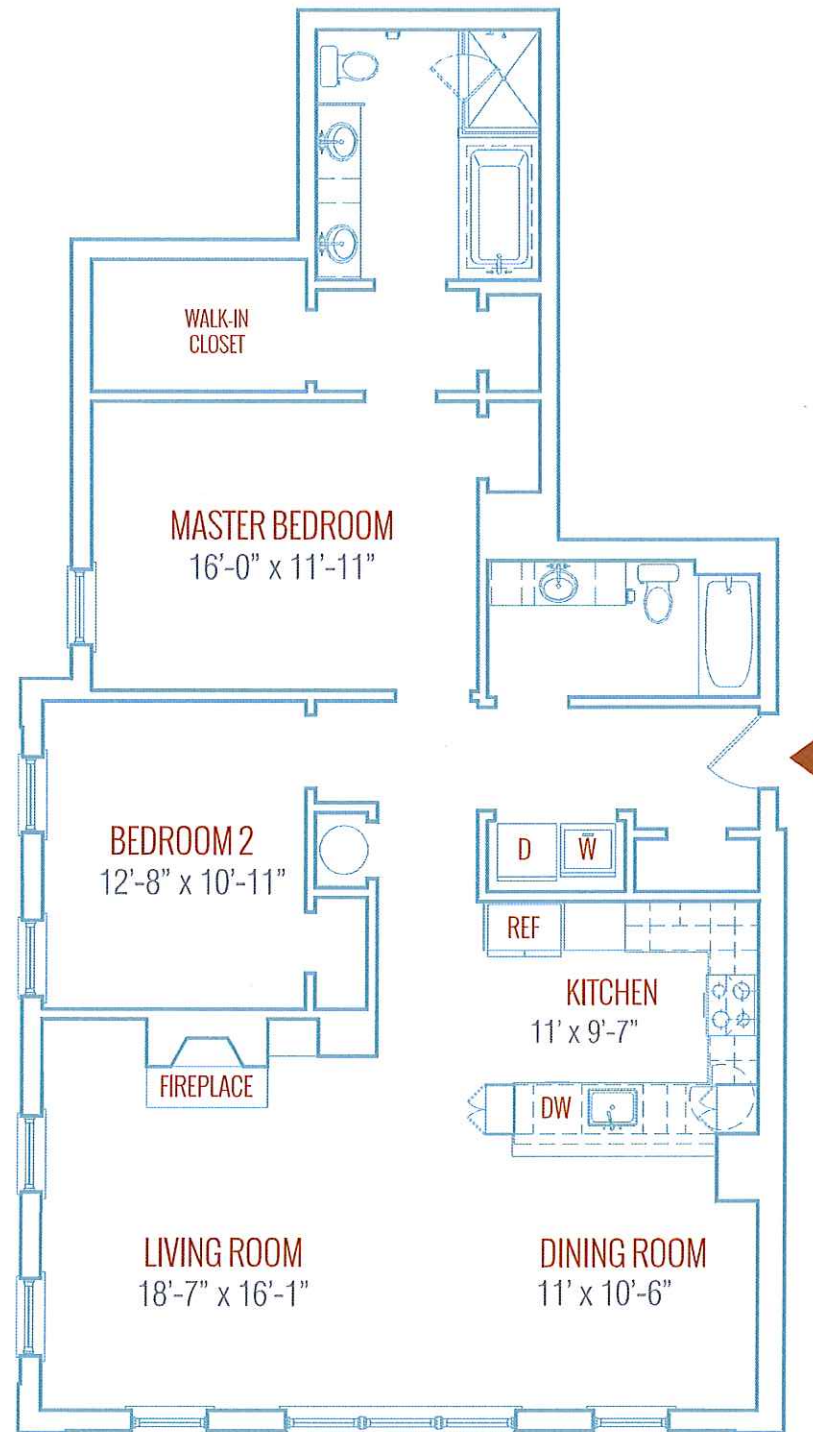

2 BEDROOMS
2 BATHS

TOTAL
1,411 SF

KEYPLAN

SCALE

NOTES:
