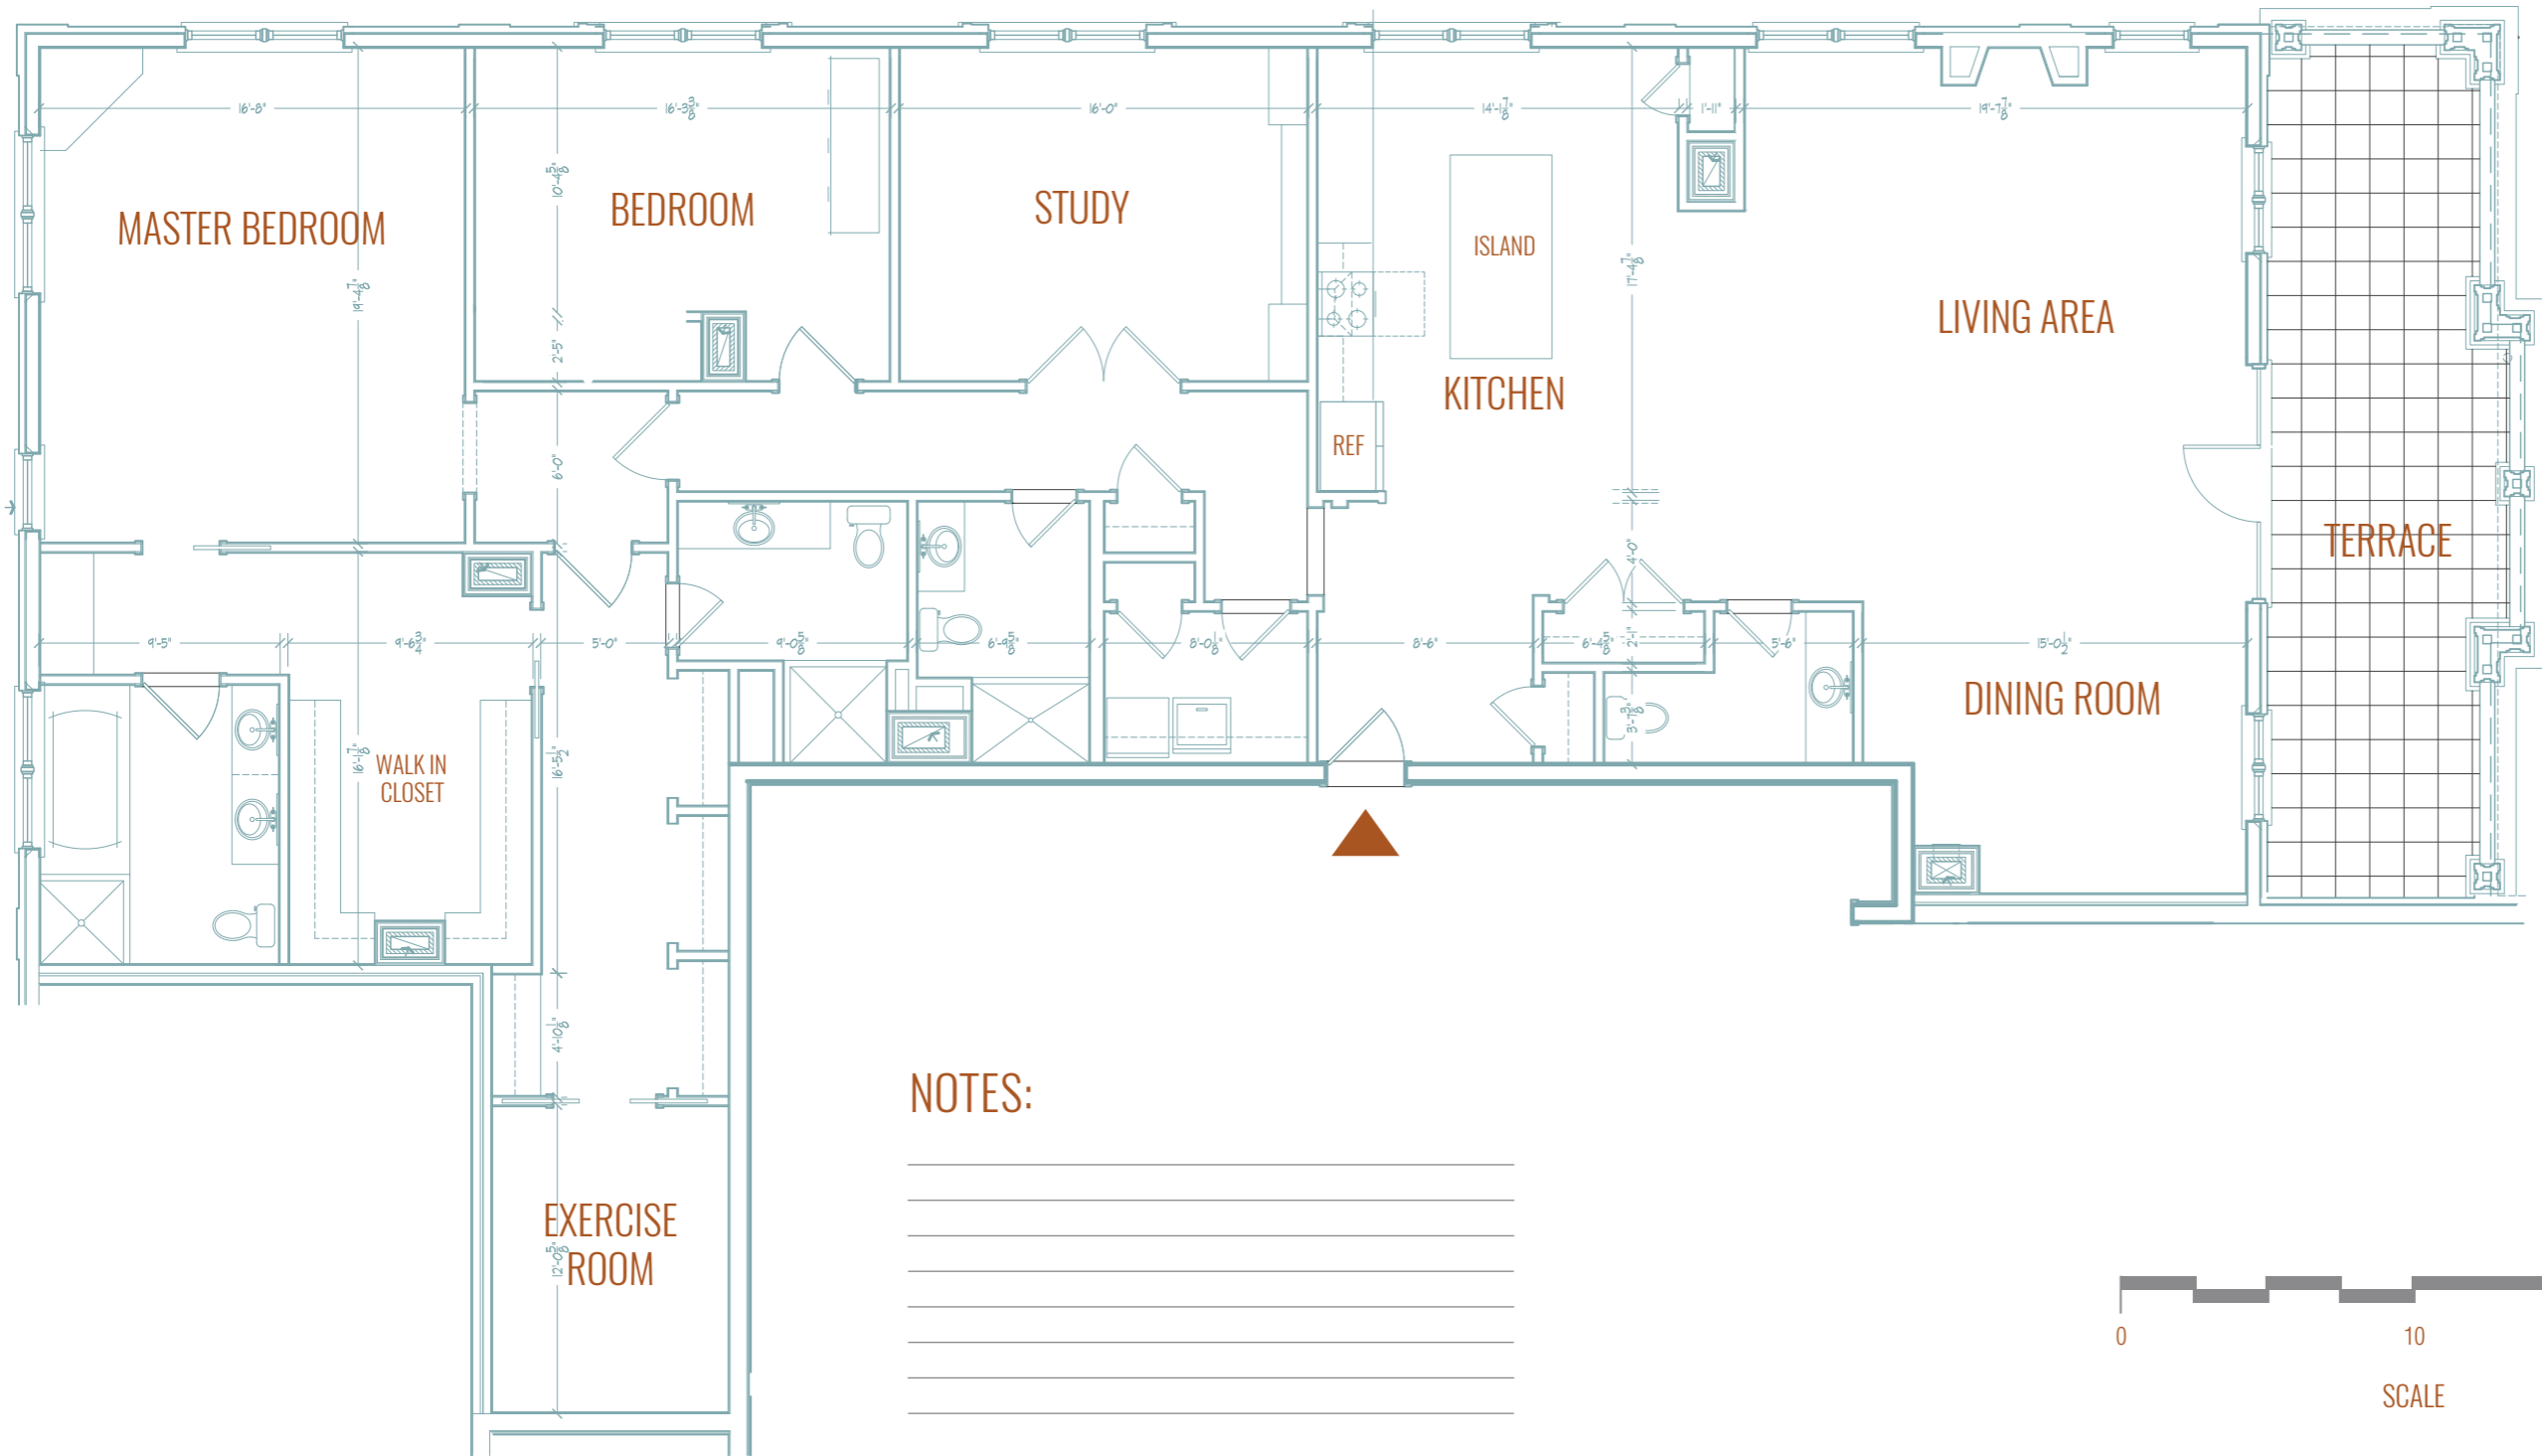

2 BEDROOMS
2 BATHS

TOTAL
2,995 SF

NOTES: