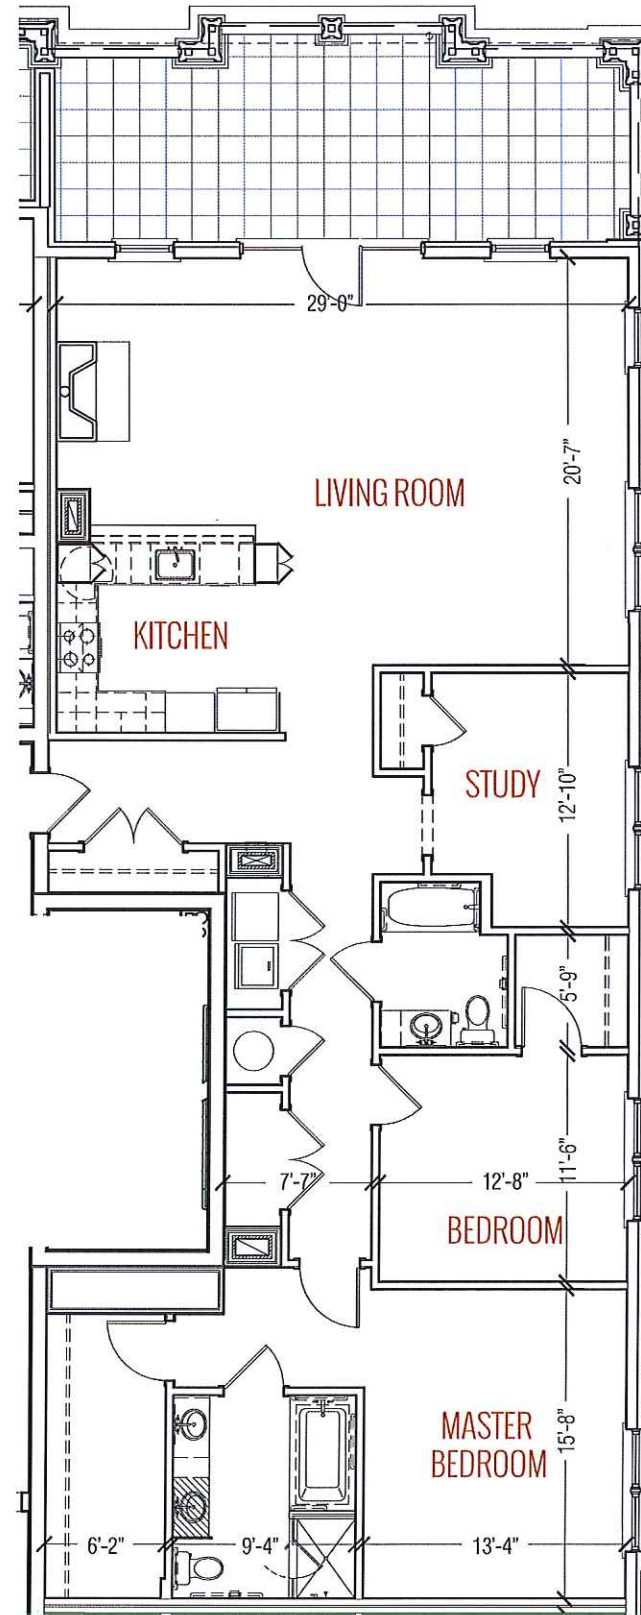

2 BEDROOMS
2 BATHS

TOTAL
1,891 SF
284 SF TERRACE

KEYPLAN

NOTES:

RESIDENCE 718