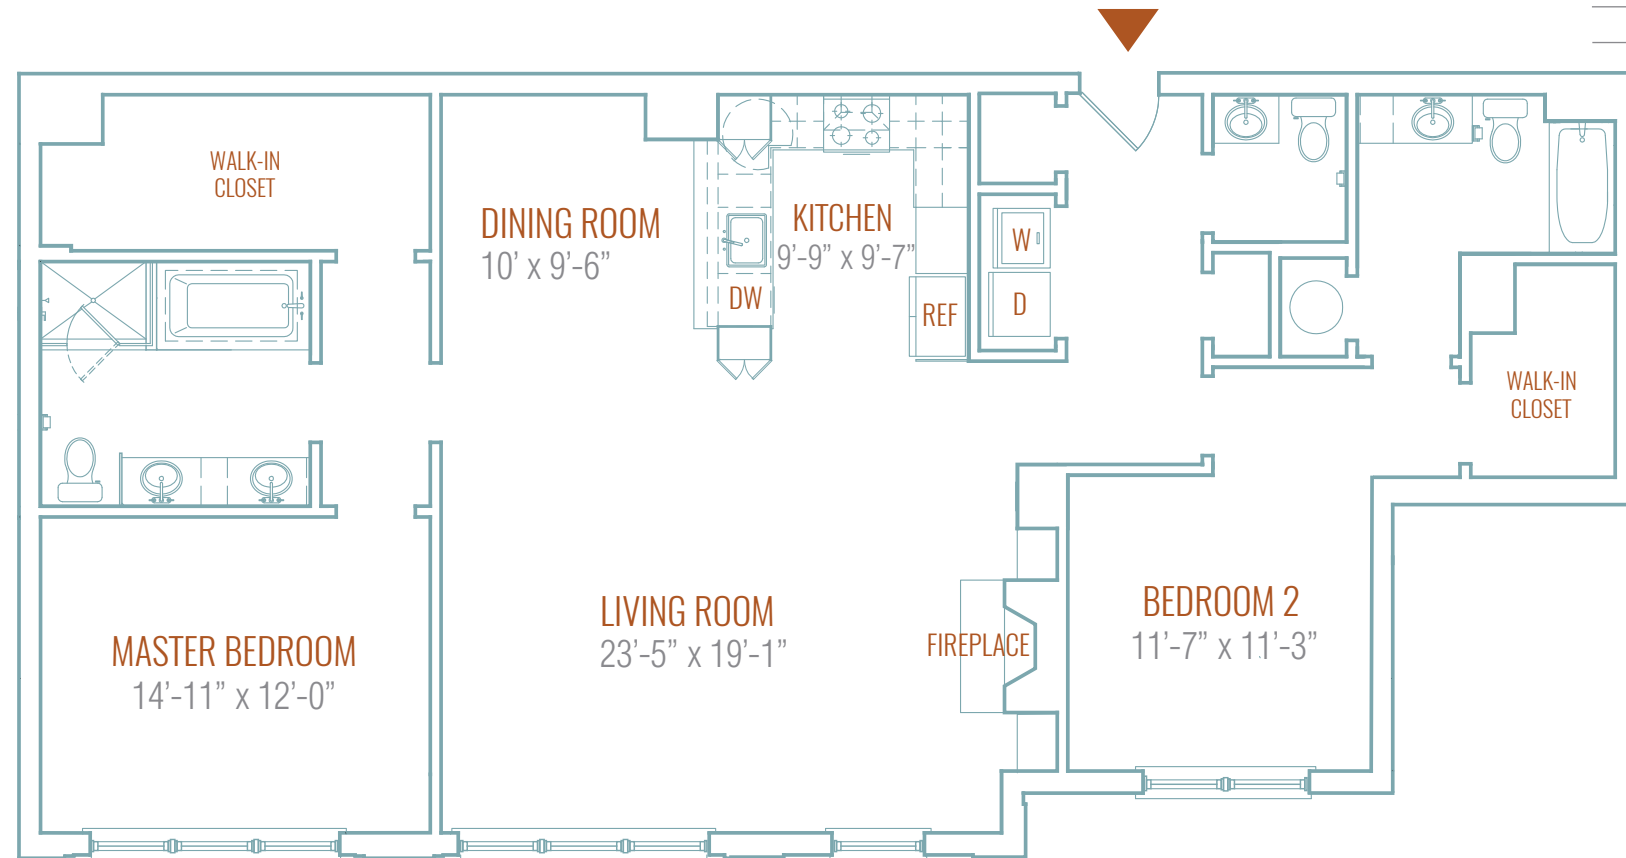

2 BEDROOMS
2 FULL & 1 HALF BATHS

TOTAL
1,596 SF

NOTES:

KEYPLAN

SCALE