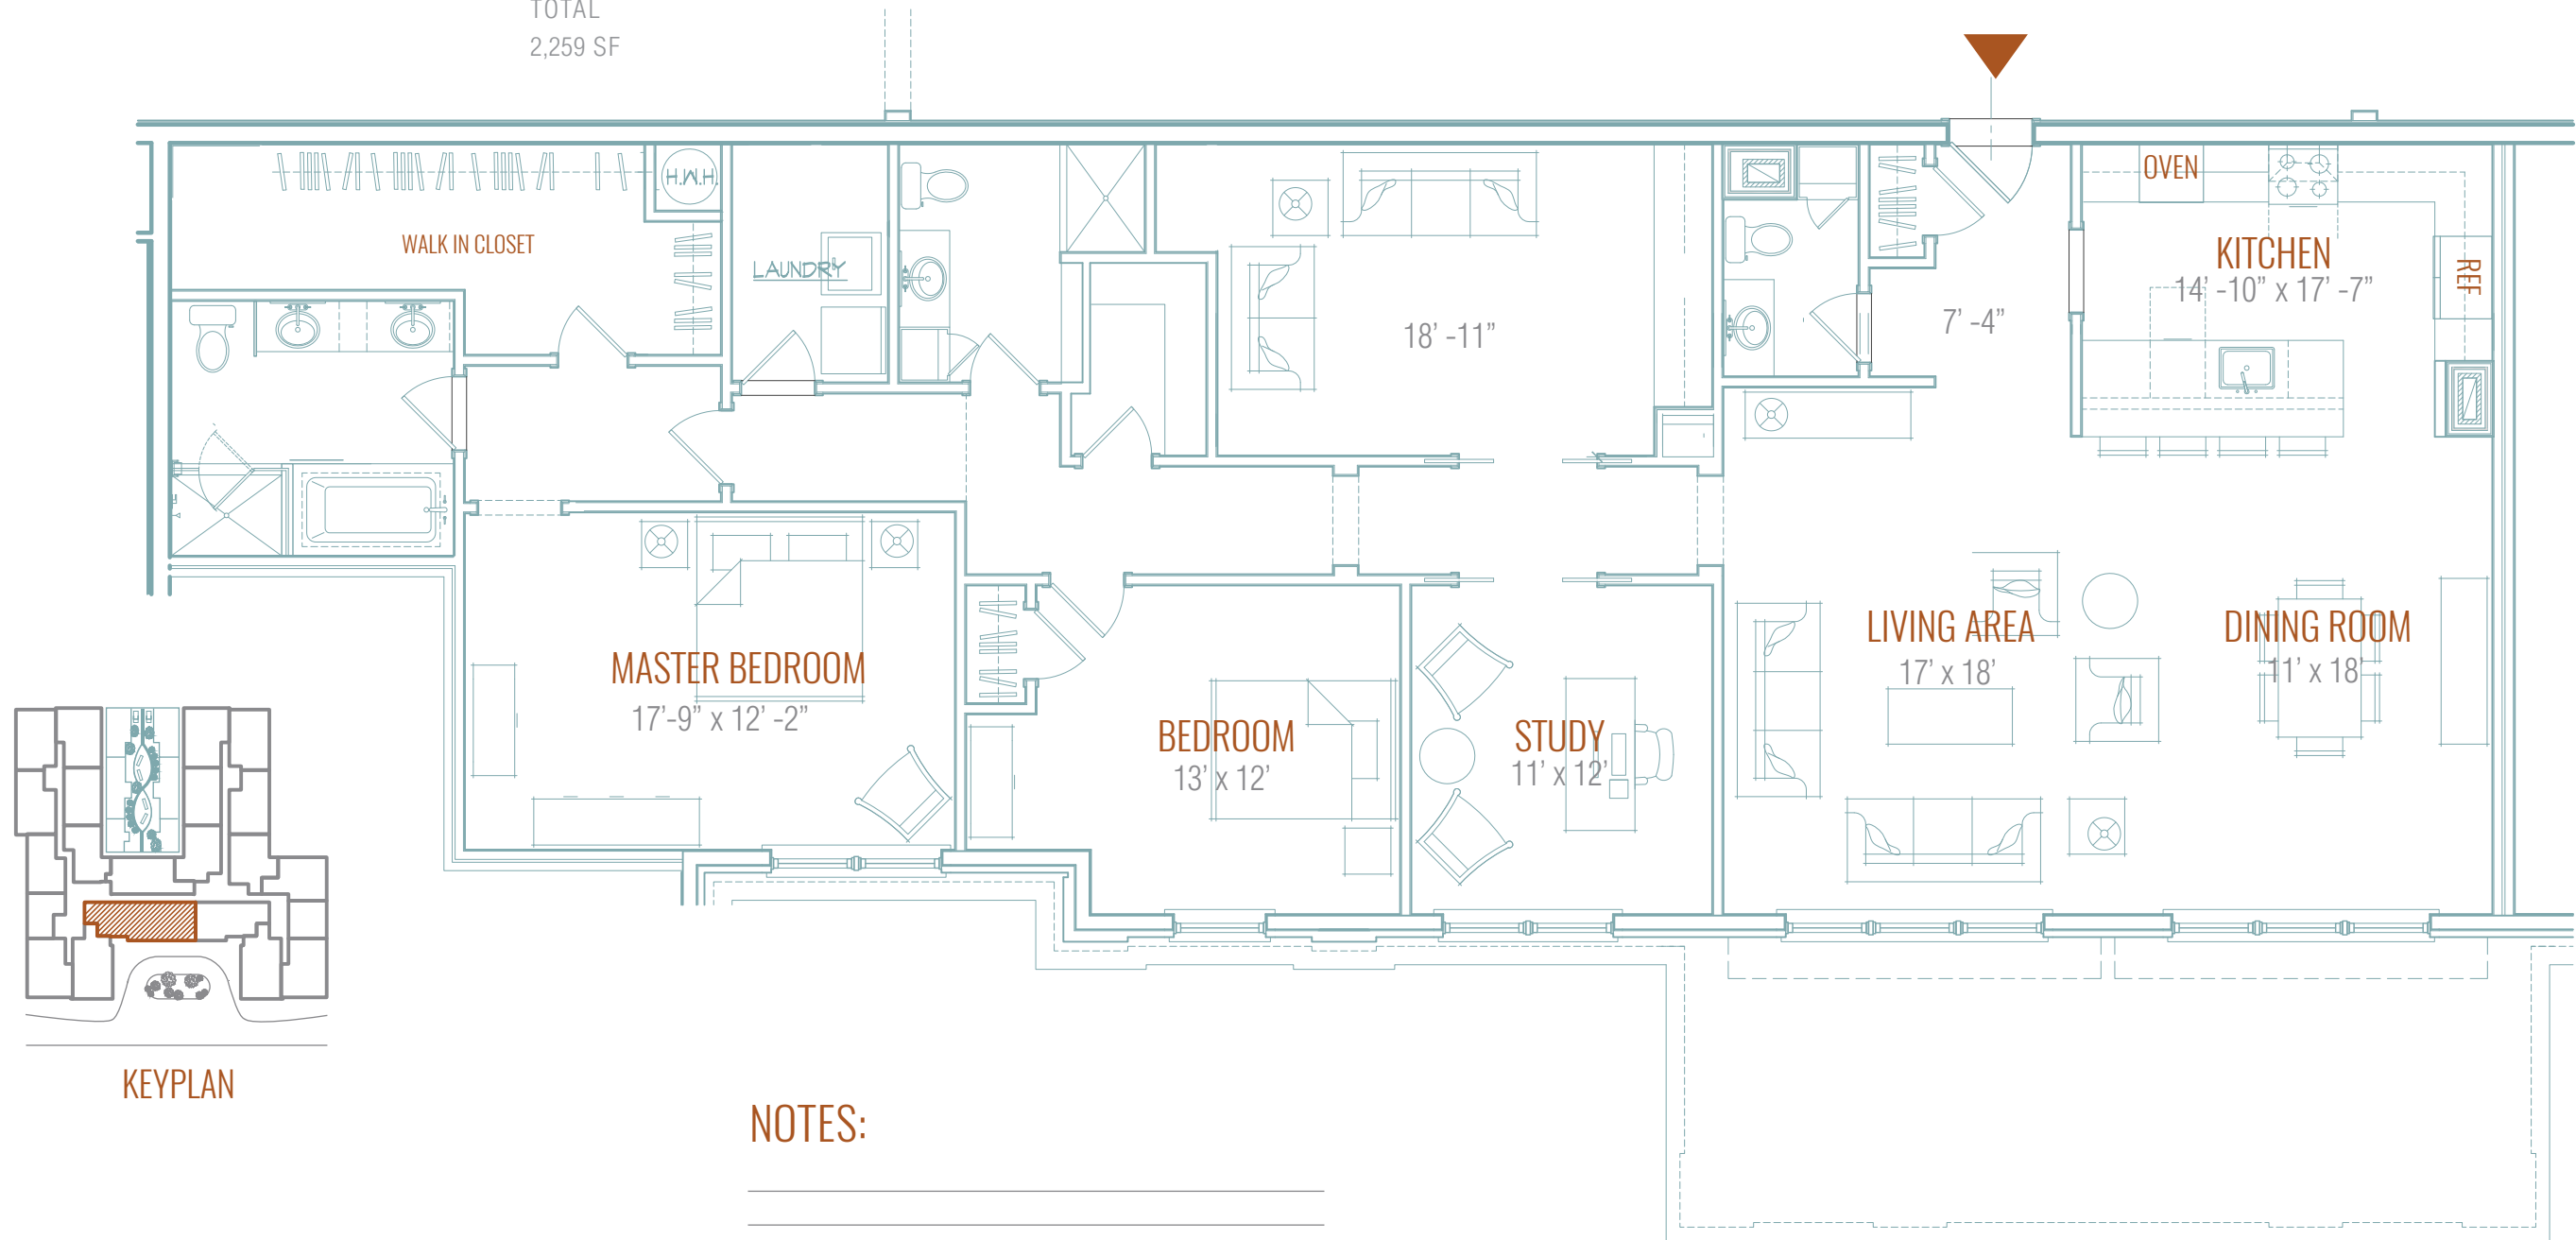

2 BEDROOMS
2 BATHS

TOTAL
2,259 SF

KEYPLAN

NOTES: