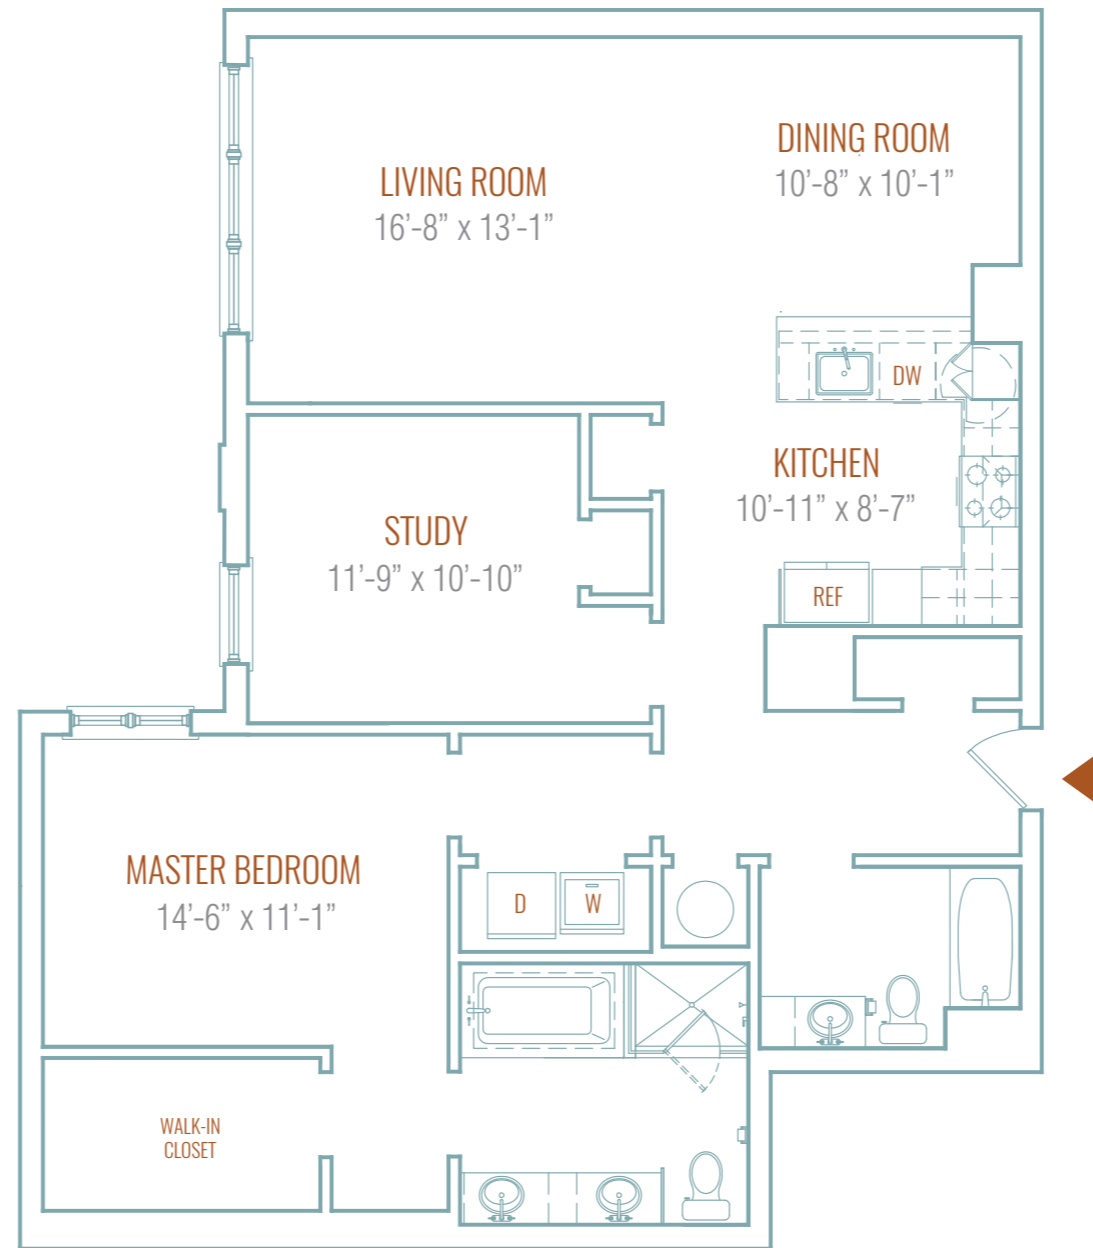

1 BEDROOM + STUDY
2 BATHS

TOTAL
1,280 SF

KEYPLAN

NOTES:

SCALE