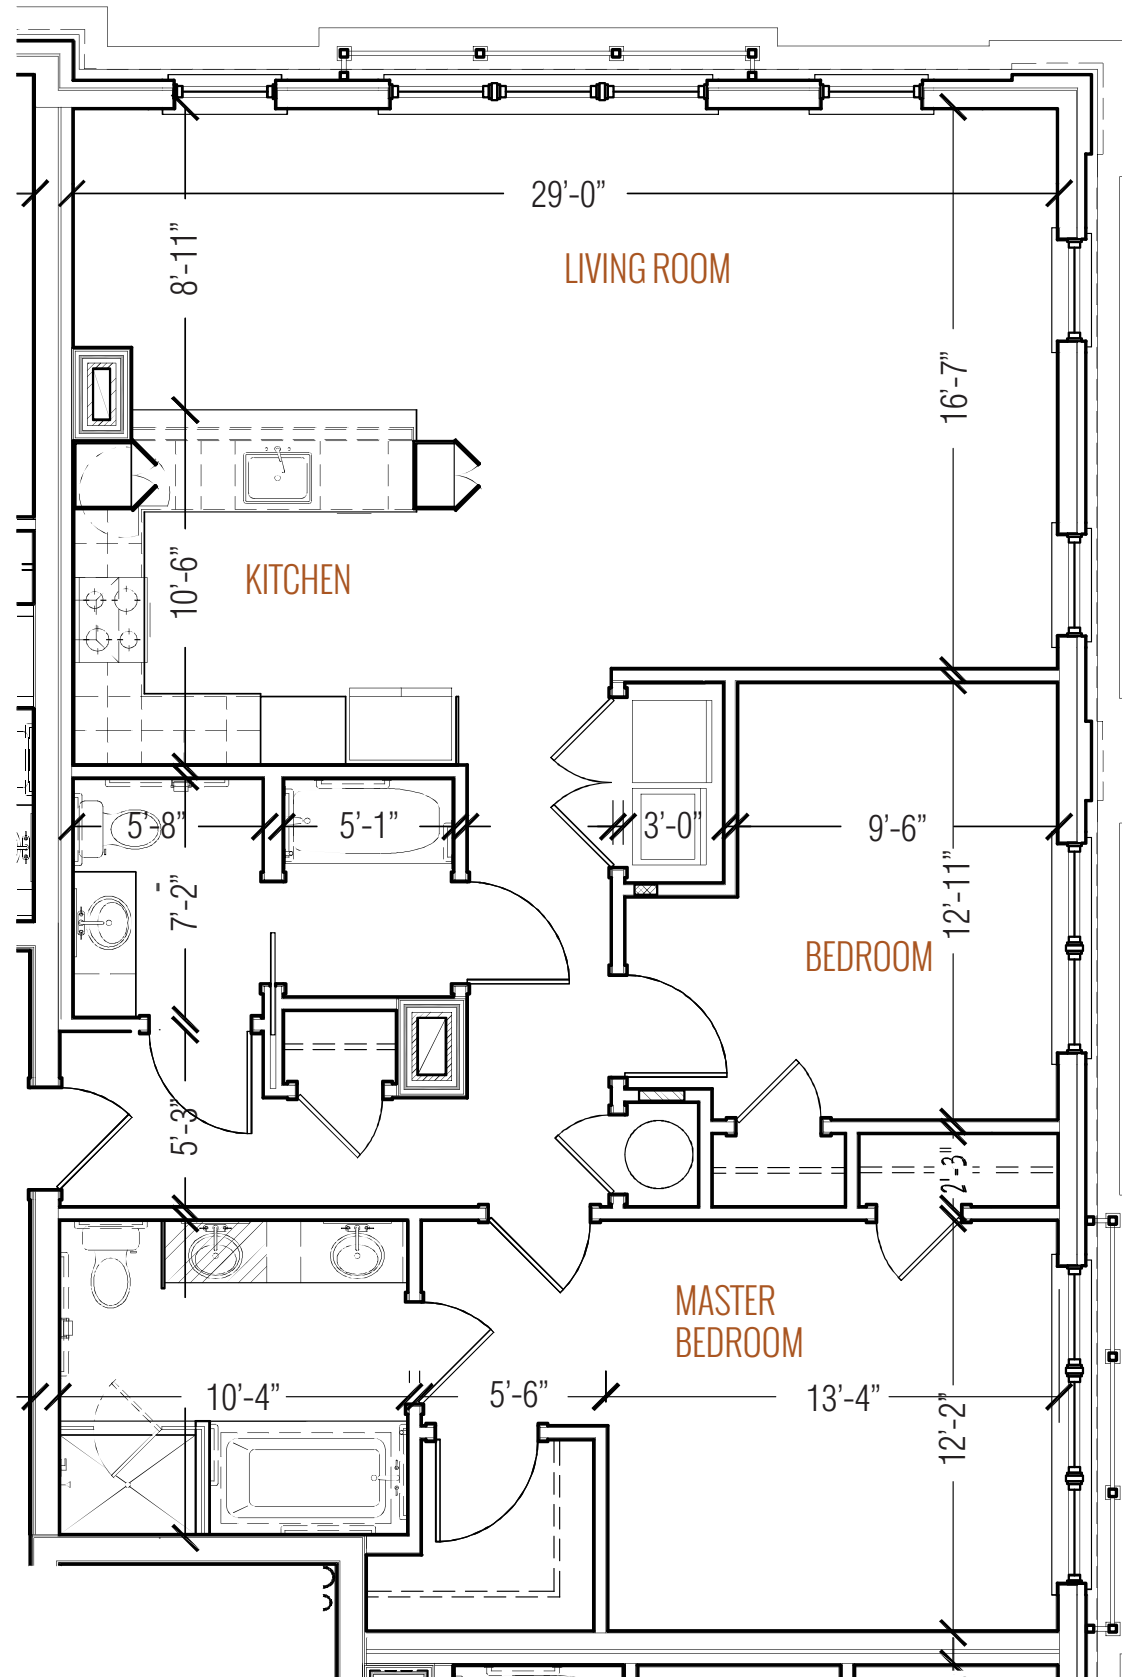

2 BEDROOMS
2 BATHS

TOTAL
1,366 SF

KEYPLAN

SCALE

NOTES:
