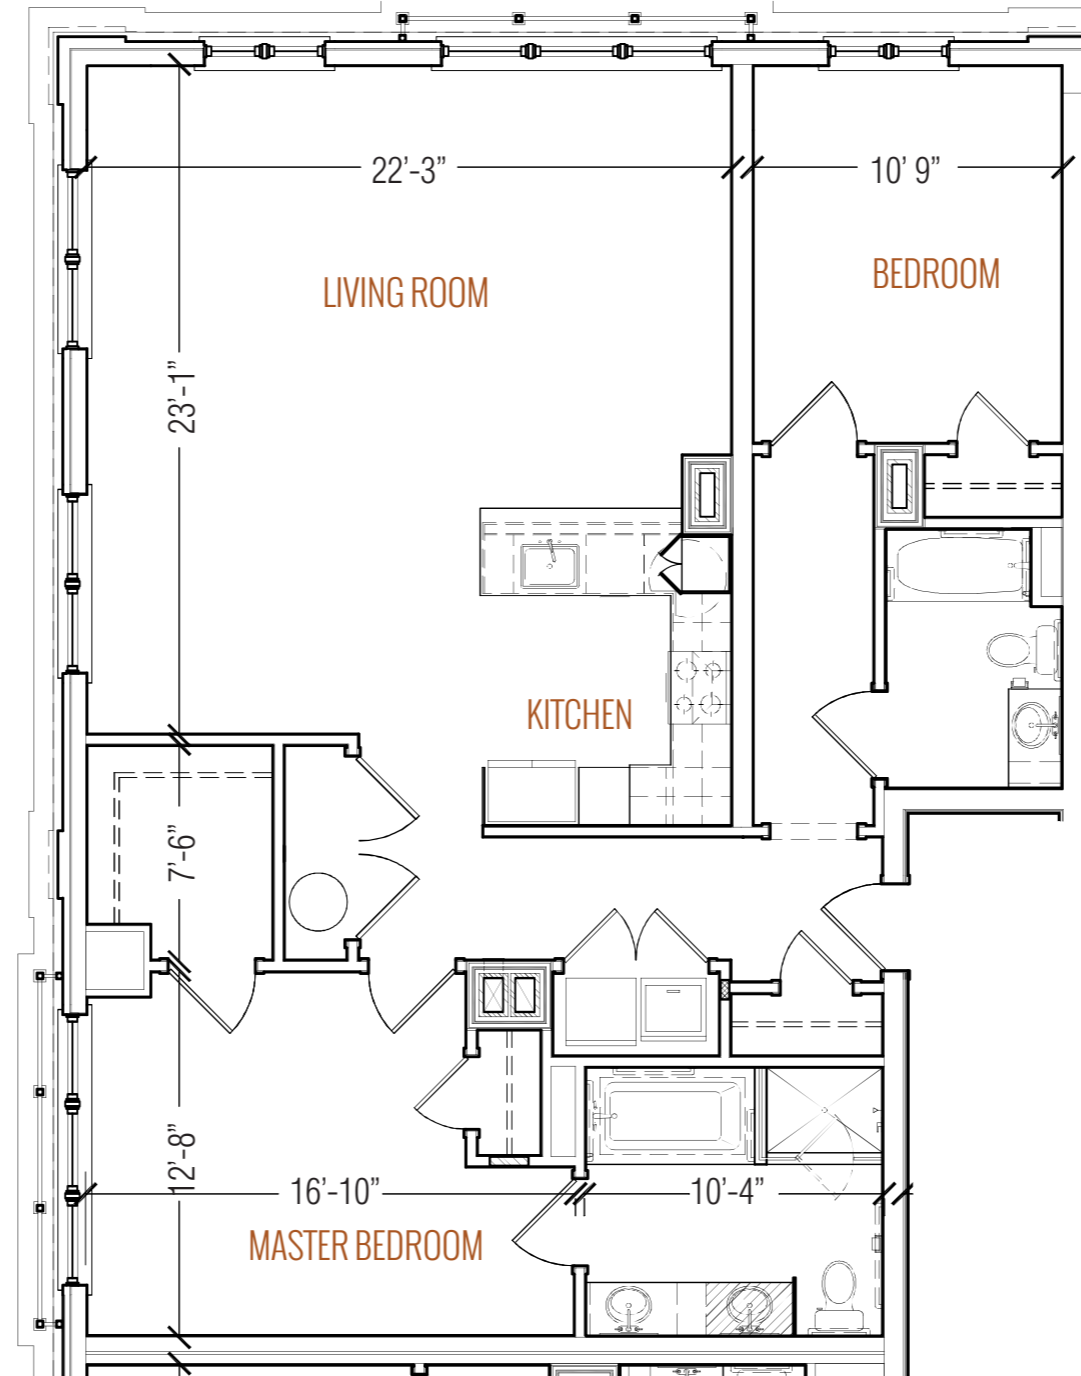

2 BEDROOMS
2 BATHS

TOTAL
1,440 SF

KEYPLAN

SCALE

NOTES:
