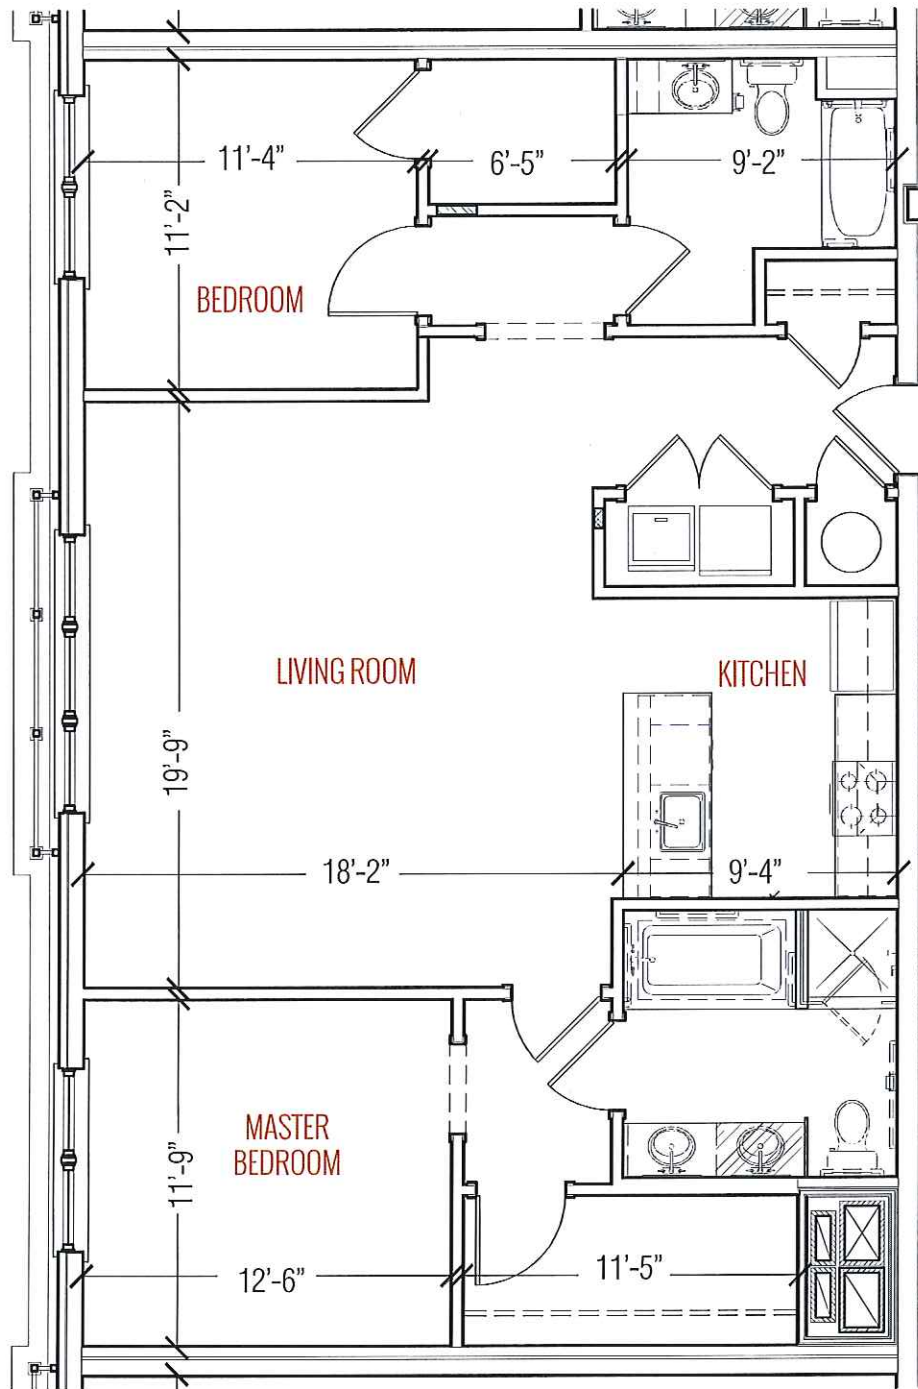

2 BEDROOMS
2 BATHS

TOTAL
1,249 SF

KEYPLAN

SCALE

NOTES:

RESIDENCES 320, 420, 520, 620