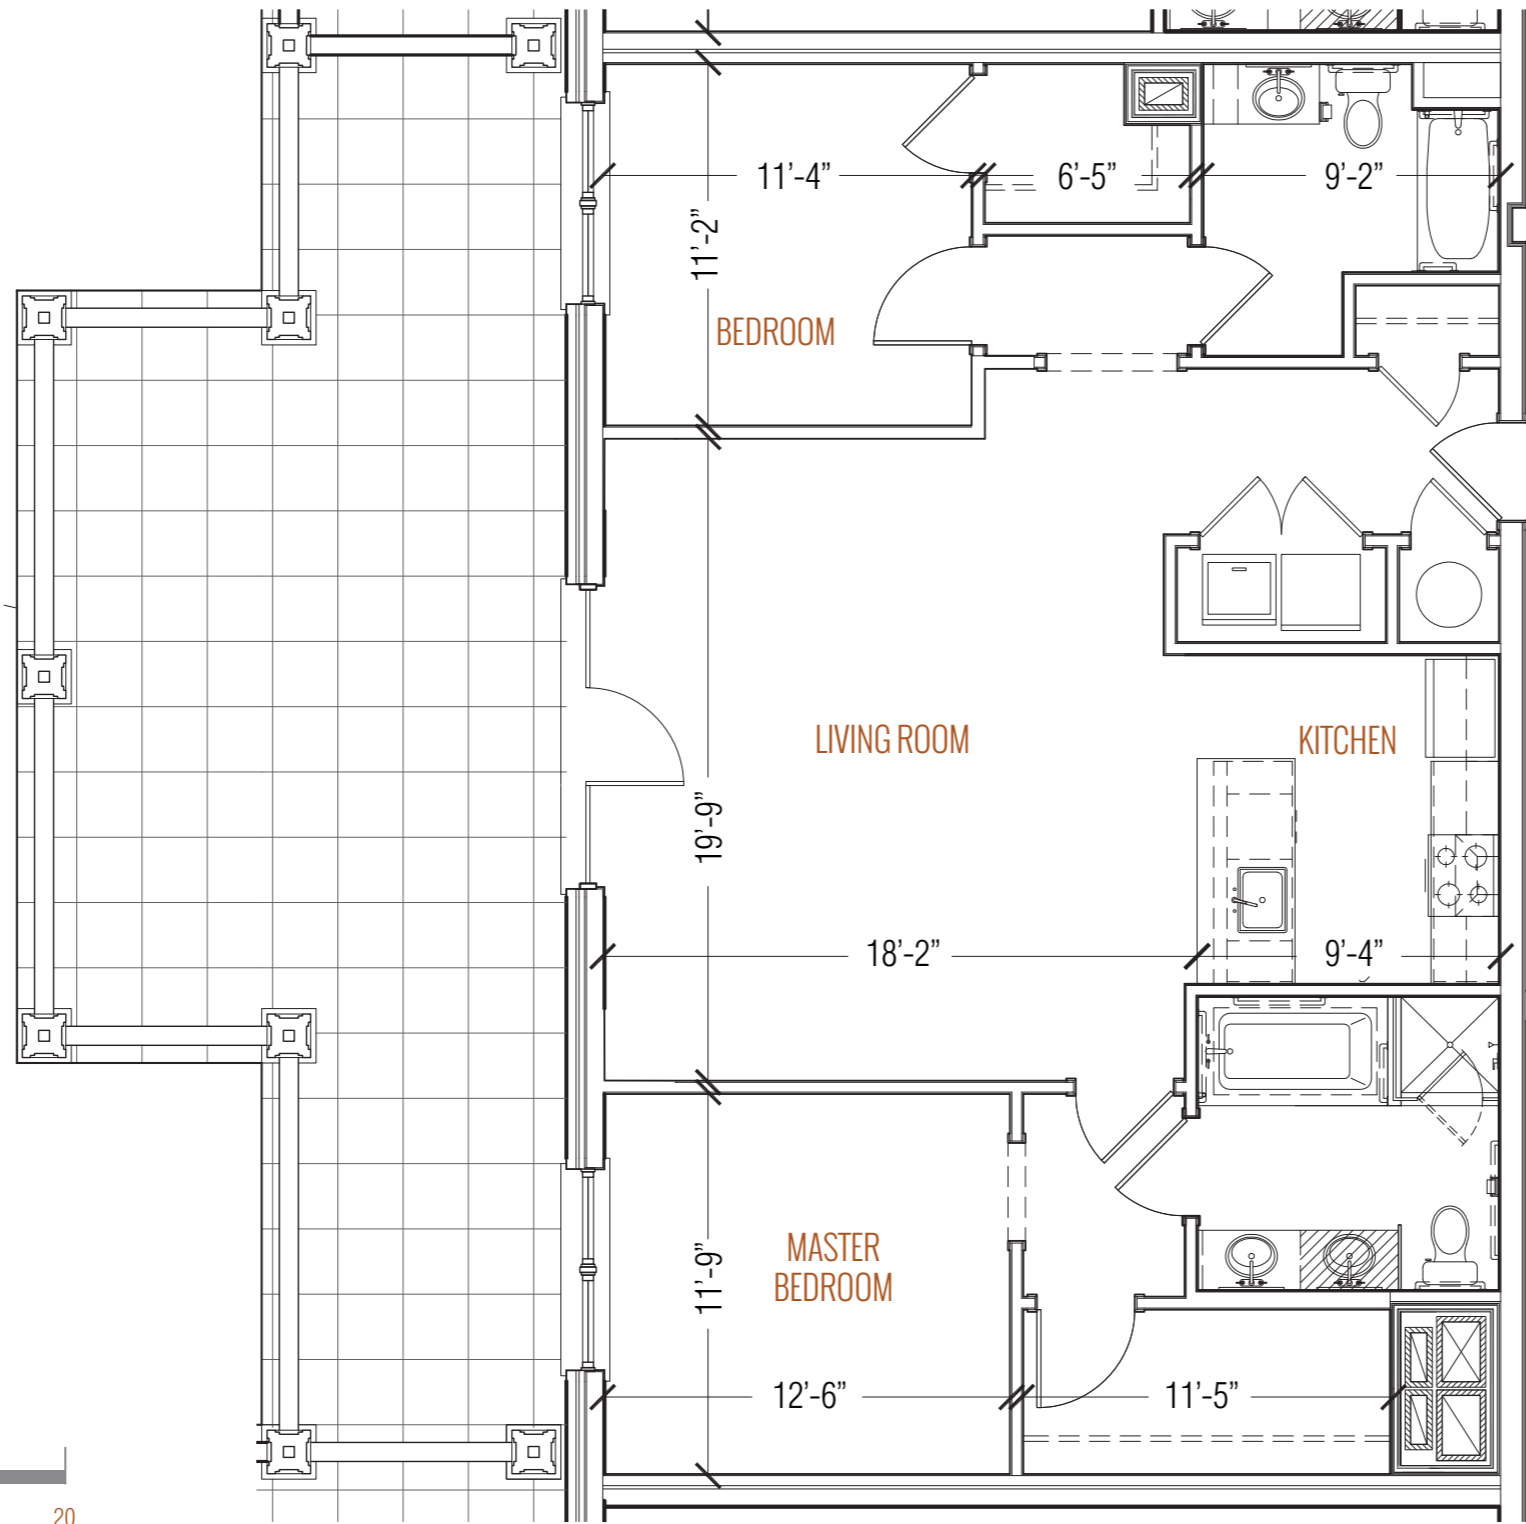

**2 BEDROOM**  
**2 BATHS**

TOTAL  
1,249 SF  
+ 509 SF TERRACE

KEYPLAN

NOTES:

---

---

---

---

---

---

---

---

SCALE